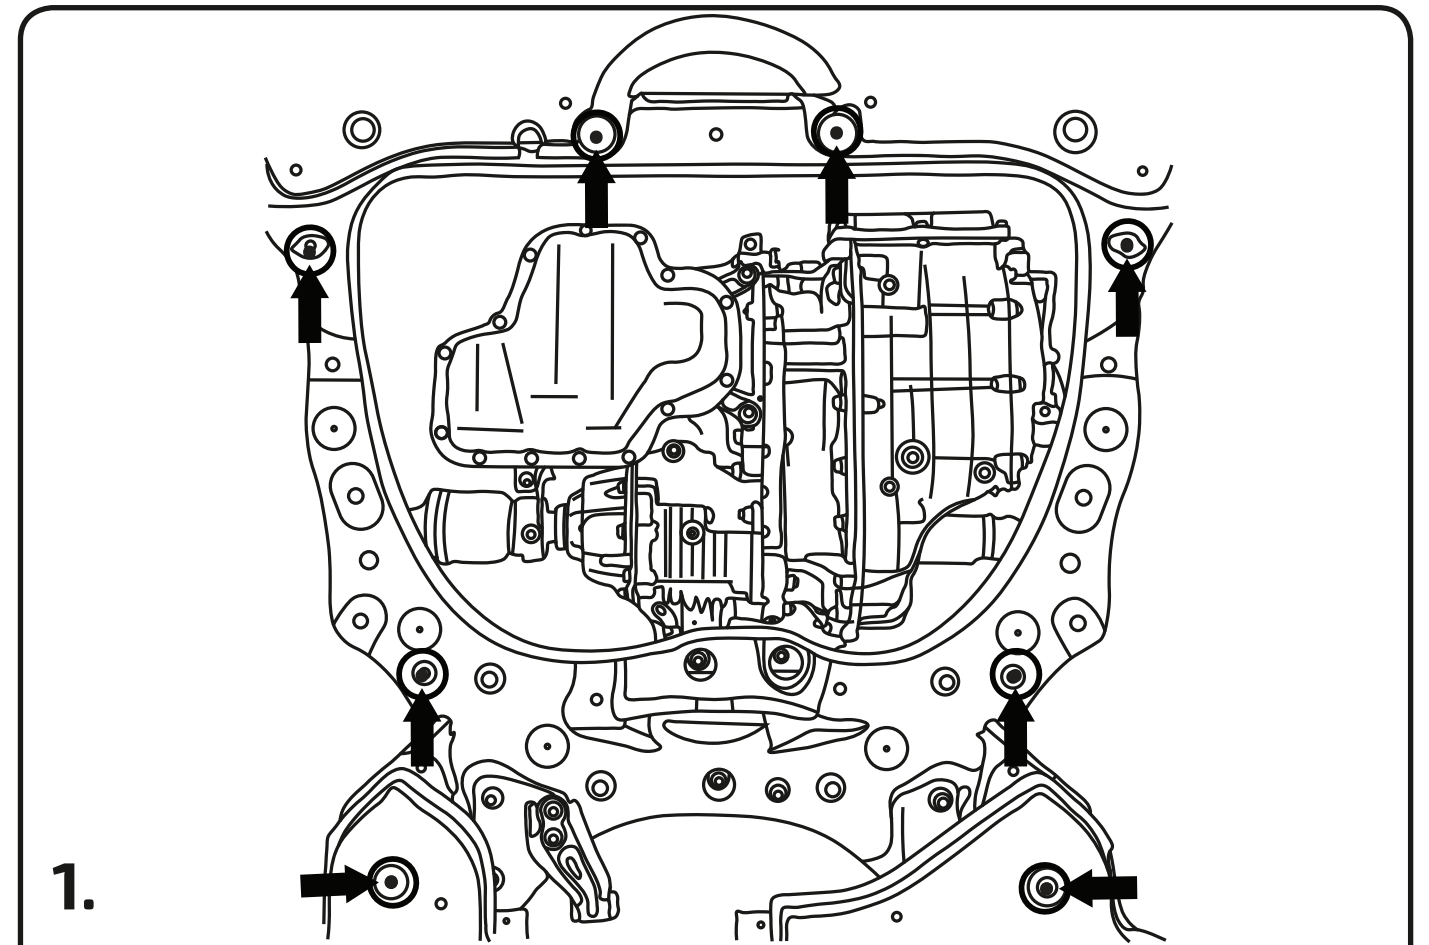

#0934

TOYOTA RAV 4, 2.0I; 2,5I HYBRID 2018-

2.0934
Toyota Rav 4, 2.0i;2,5i hybrid 2018-
NOT for 2.5 Plug-in Hybrid, AWD-i, e-CVT