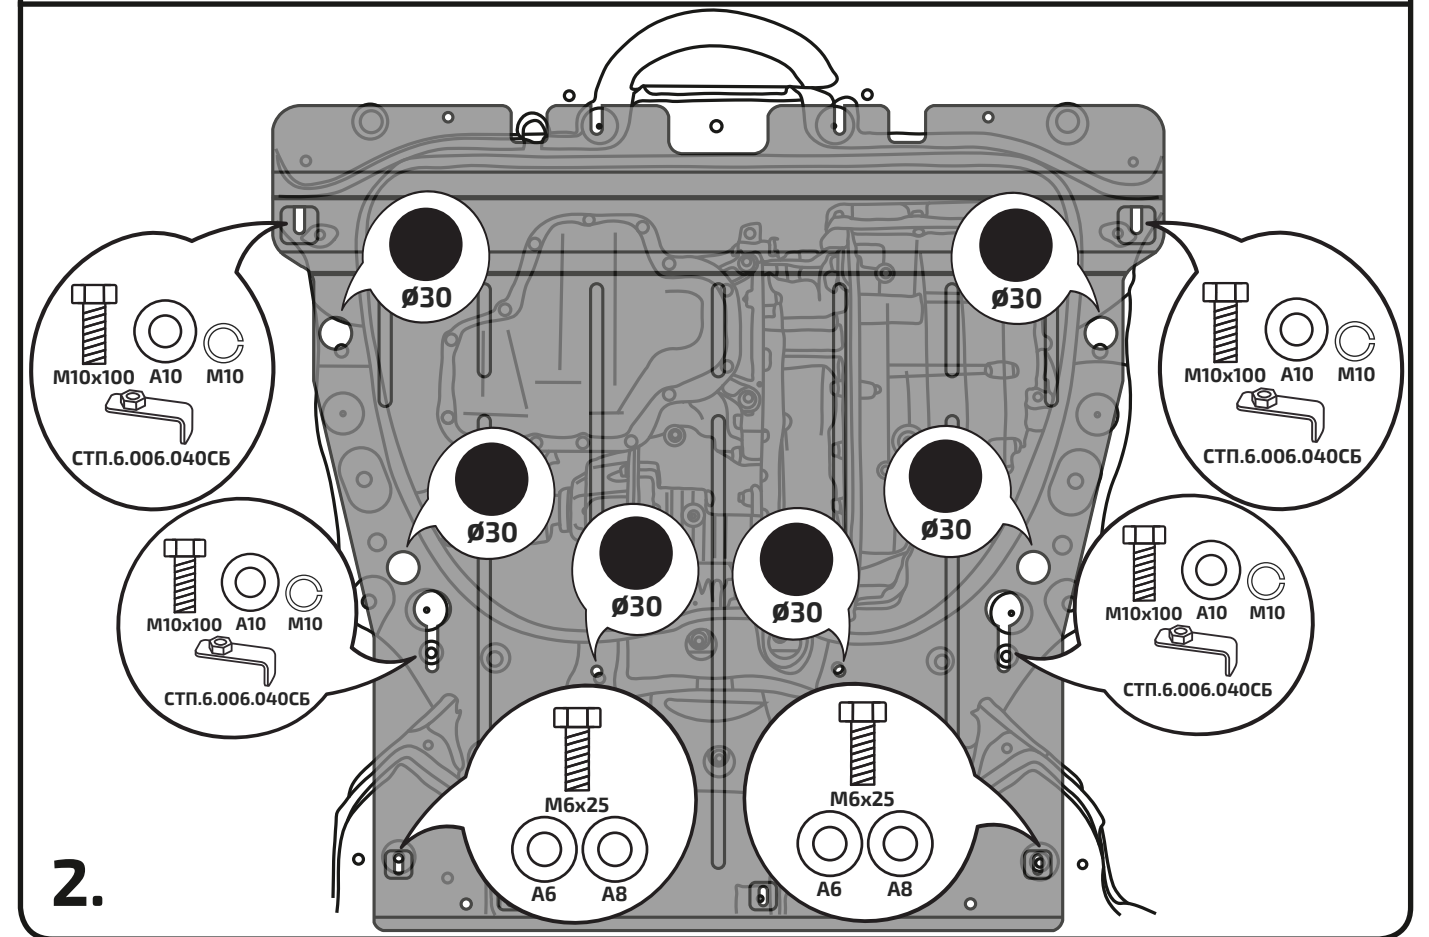

#0934

TOYOTA RAV 4, 2.0I; 2,5I HYBRID 2018-

2.0934
Toyota Rav 4, 2.0i;2,5i hybrid 2018-
NOT for 2.5 Plug-in Hybrid, AWD-i, e-CVT