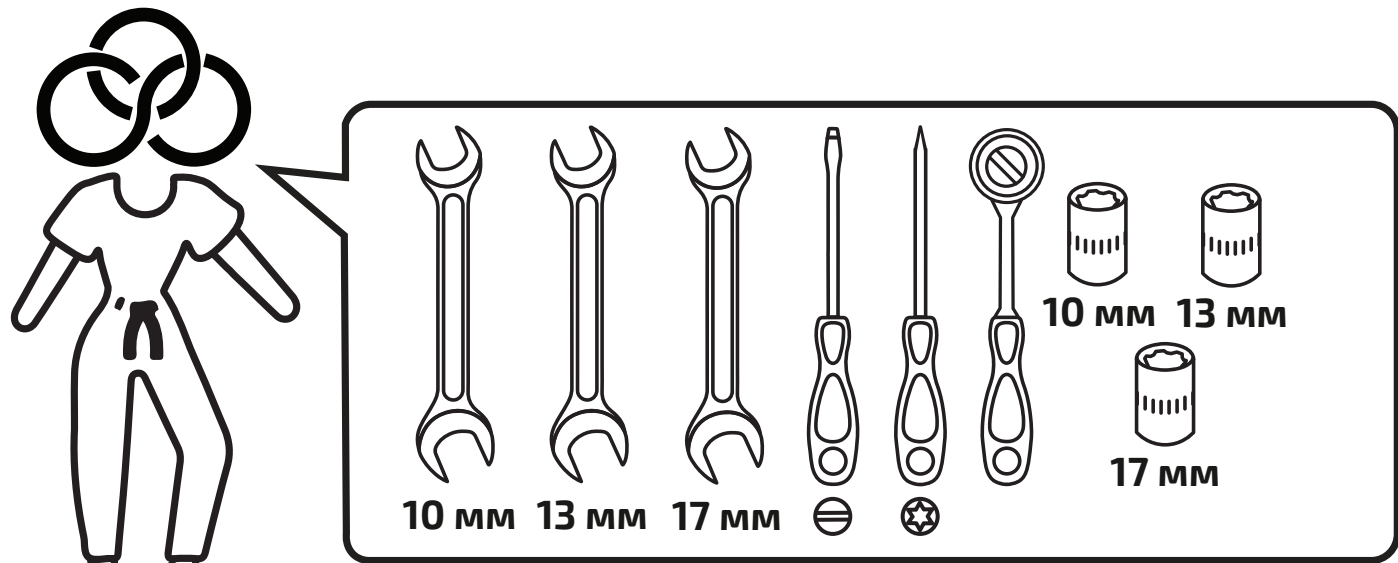

#0934

TOYOTA RAV 4, 2.0I; 2,5I HYBRID 2018-

2.0934
Toyota Rav 4, 2.0i;2,5i hybrid 2018-
NOT for 2.5 Plug-in Hybrid, AWD-i, e-CVT