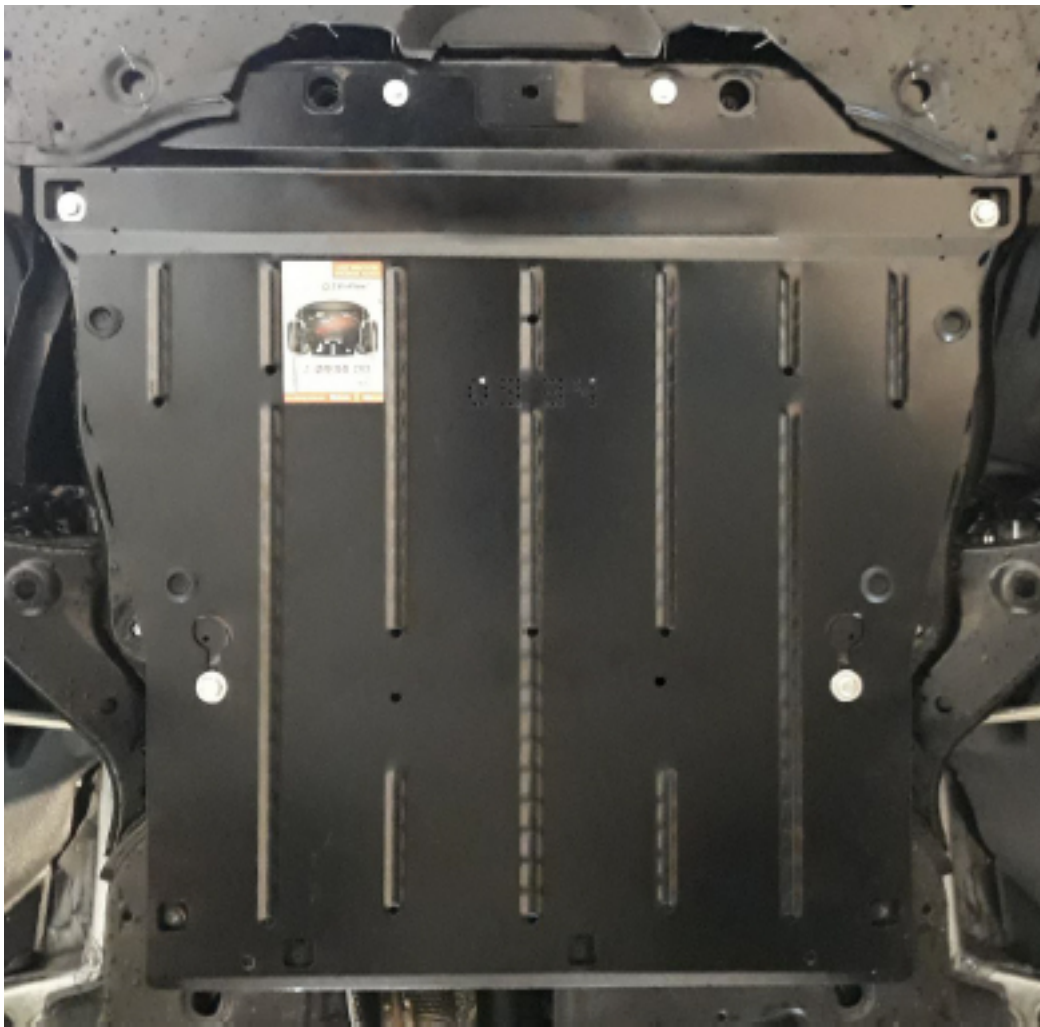

#0934

TOYOTA RAV 4, 2.0I; 2,5I HYBRID 2018-

2.0934
Toyota Rav 4, 2.0i;2,5i hybrid 2018-
NOT for 2.5 Plug-in Hybrid, AWD-i, e-CVT